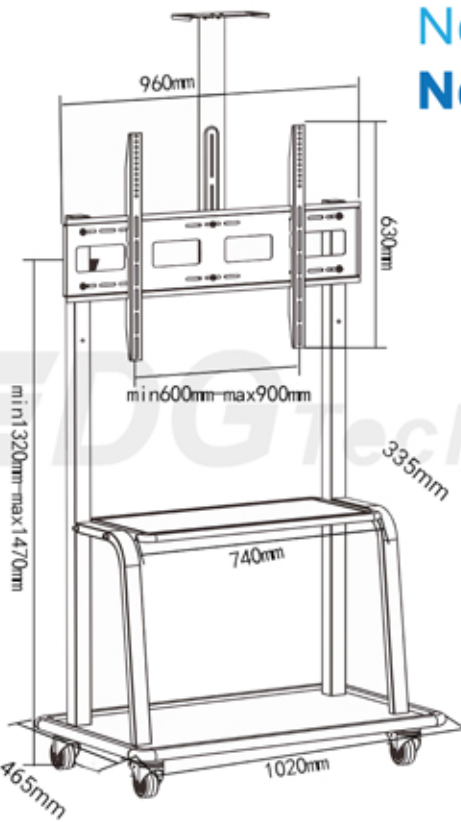

# DG 110B FS HEAVY DUTY MOBILE TV CART

Fits most 42"- 120"

New Design,  
New Experience

Weight Capacity  
**80 Kgs**

Curved Monitor

VESA Compatible  
**900x600**

Screen Size  
**42"-120"**

Swivel castor Locking wheels

Metal shelf

Large Sturdy Base with Locking Casters  
ensures increased stability and safety