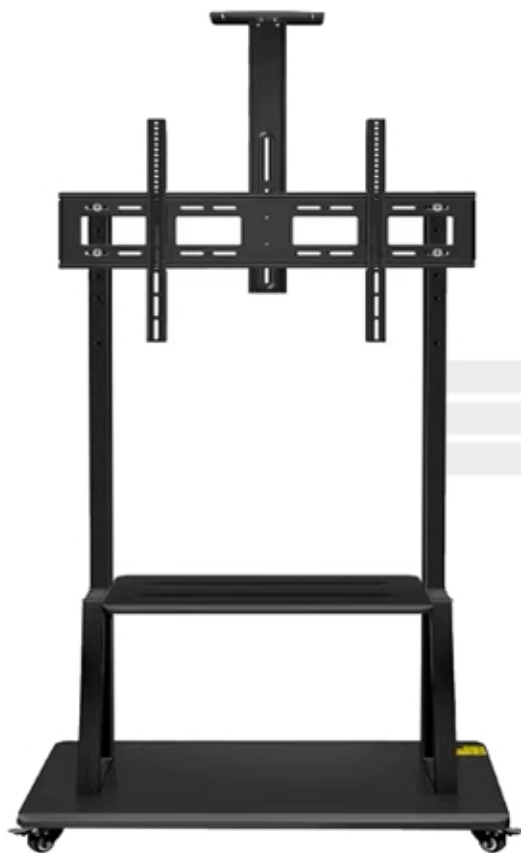

# DG 110B FS HEAVY DUTY MOBILE TV CART

Fits most 42"- 120"

New Design,  
New Experience

Weight Capacity  
**80 Kgs**

Curved Monitor

VESA Compatible  
**900x600**

Screen Size  
**42"-120"**

Swivel castor Locking wheels

Metal shelf

Large Sturdy Base with Locking Casters  
ensures increased stability and safety